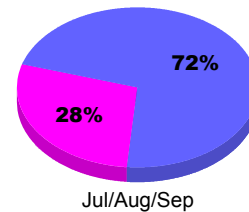

Gender Comparison 2012-2013

Jul/Aug/Sep

Legend: Male (Blue), Female (Magenta)